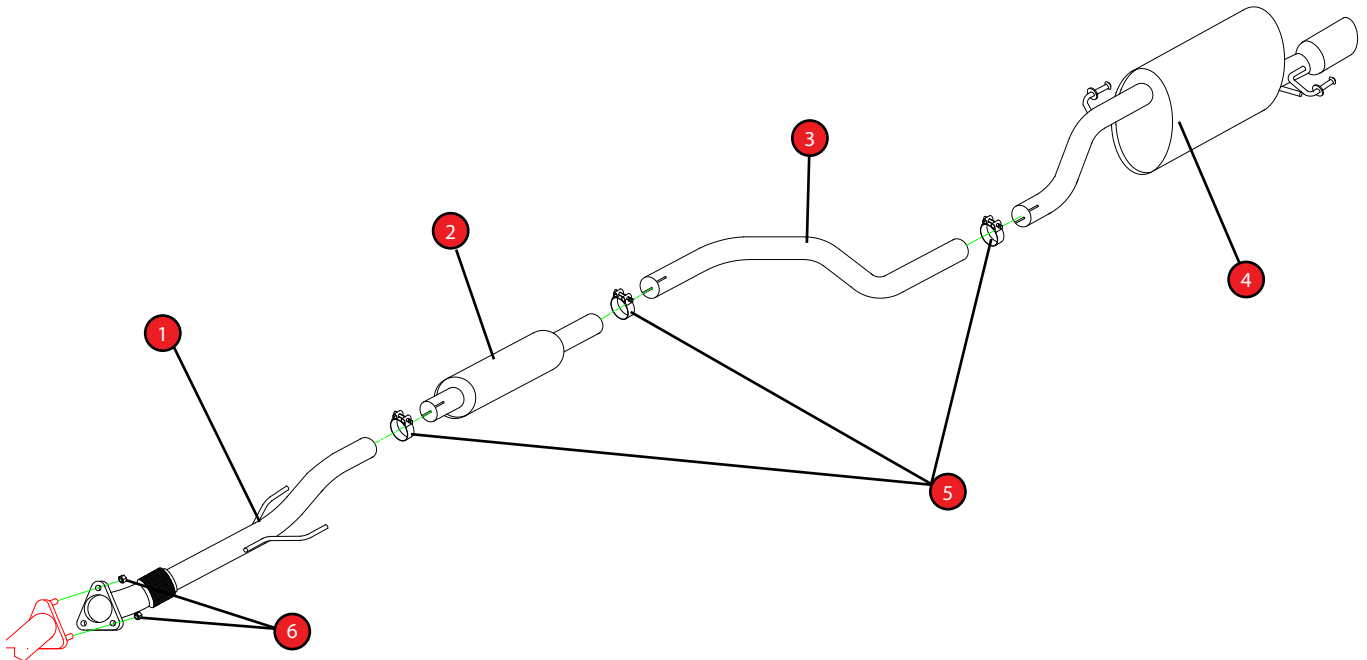

Case 10

CAR	Vauxhall Corsa D 1.0/1.2/1.4 Petrol	PART NO.	SVX061
YEAR	2006-2014	FIT KITS	226 FK
NOTES	Where not supplied use original fittings. ONLY FITS TO CARS WITH REAR BUMPER CUT OUT.	FEATURES	Pipe diameter:- 63mm/2 1/2"

NO.	PART NO.	DESCRIPTION	QTY
1	828GM	Front Pipe	1
2	804GM	Front Silencer	1
3	806GM	Link Pipe	1
4	829GM	Rear Silencer	1
Fit Kit			
5	Z016.10064	65mm H/D Clamps	3
6	Z017.10062	M8 Nyloc Nuts	3

E-MARK	N/A
DATE	05/01/16
ISSUE	00
AUTHORISED	M.Ydlibi

NOTE: ENSURE SCORPION SYSTEM IS CLEAR OF MOVING PARTS AND ALL ORIGINAL FUNCTIONS WORK CORRECTLY.

Checked By _____